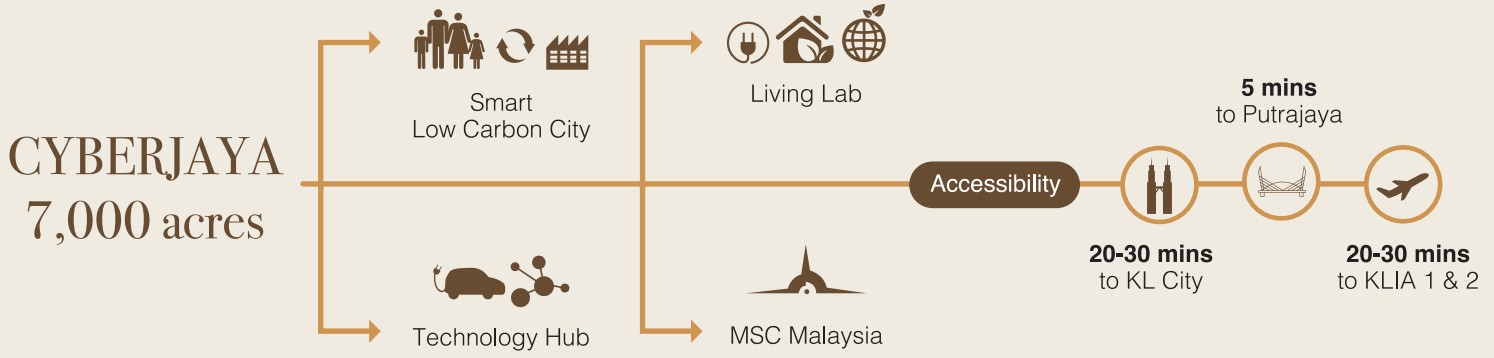

*What's Good About Cyberjaya*

THE MULIA  
RESIDENCES

Rediscover what's good.

Cyberjaya is Malaysia's first intelligent city. It is fast becoming a global tech hub that is home to many multinational companies such as Shell, Dell, BMW, HSBC, DHL and many more. It is also the chosen location for the nation's top smart schools and institutions. The township also provides a conducive living environment with convenient amenities. With all these in mind, choosing to live in Cyberjaya is definitely a good decision.